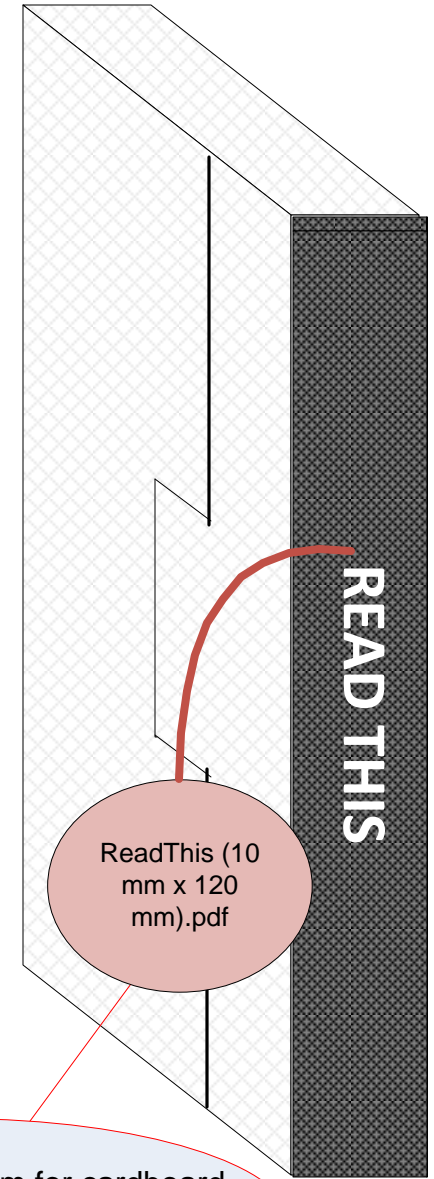

SIDE BACK

BoxSide (25 mm x 120 mm).pdf

SIDE BOX

Cardboard Divider  
(same material as box)  
(divide two sides)

Inside  
lining is  
plum

SIDE PULL OUT

Flip is slightly elevated

UseThis (15 mm  
x 120 mm).pdf

ReadThis (10  
mm x 120  
mm).pdf

FRONT VIEW

**FRONT TRAY**

Measurements will be adjusted based on paper thickness. Assume 1 mm thick.

FoamPad Sticker (129 mm x 120 mm).pdf

Circle to place sample product  
Diameter: 100 mm  
Depth: 13 mm

Circle has same background as slideoutbackground.png

UseThis (15 mm x 120 mm).pdf

Body is sunken by 1mm for cardboard thickness (assume 1mm)  
Flip sit flush with the outside box

BACK VIEW

**BACK BOOK**

Silver Emboss

Black Cardboard Book Cover

Measurements will be adjusted based on paper thickness. Assume 0.5 mm thick.

Hidden Magnet Closure

Body is sunken by 1mm for cardboard thickness (assume 1mm)  
Flip sit flush with the outside box