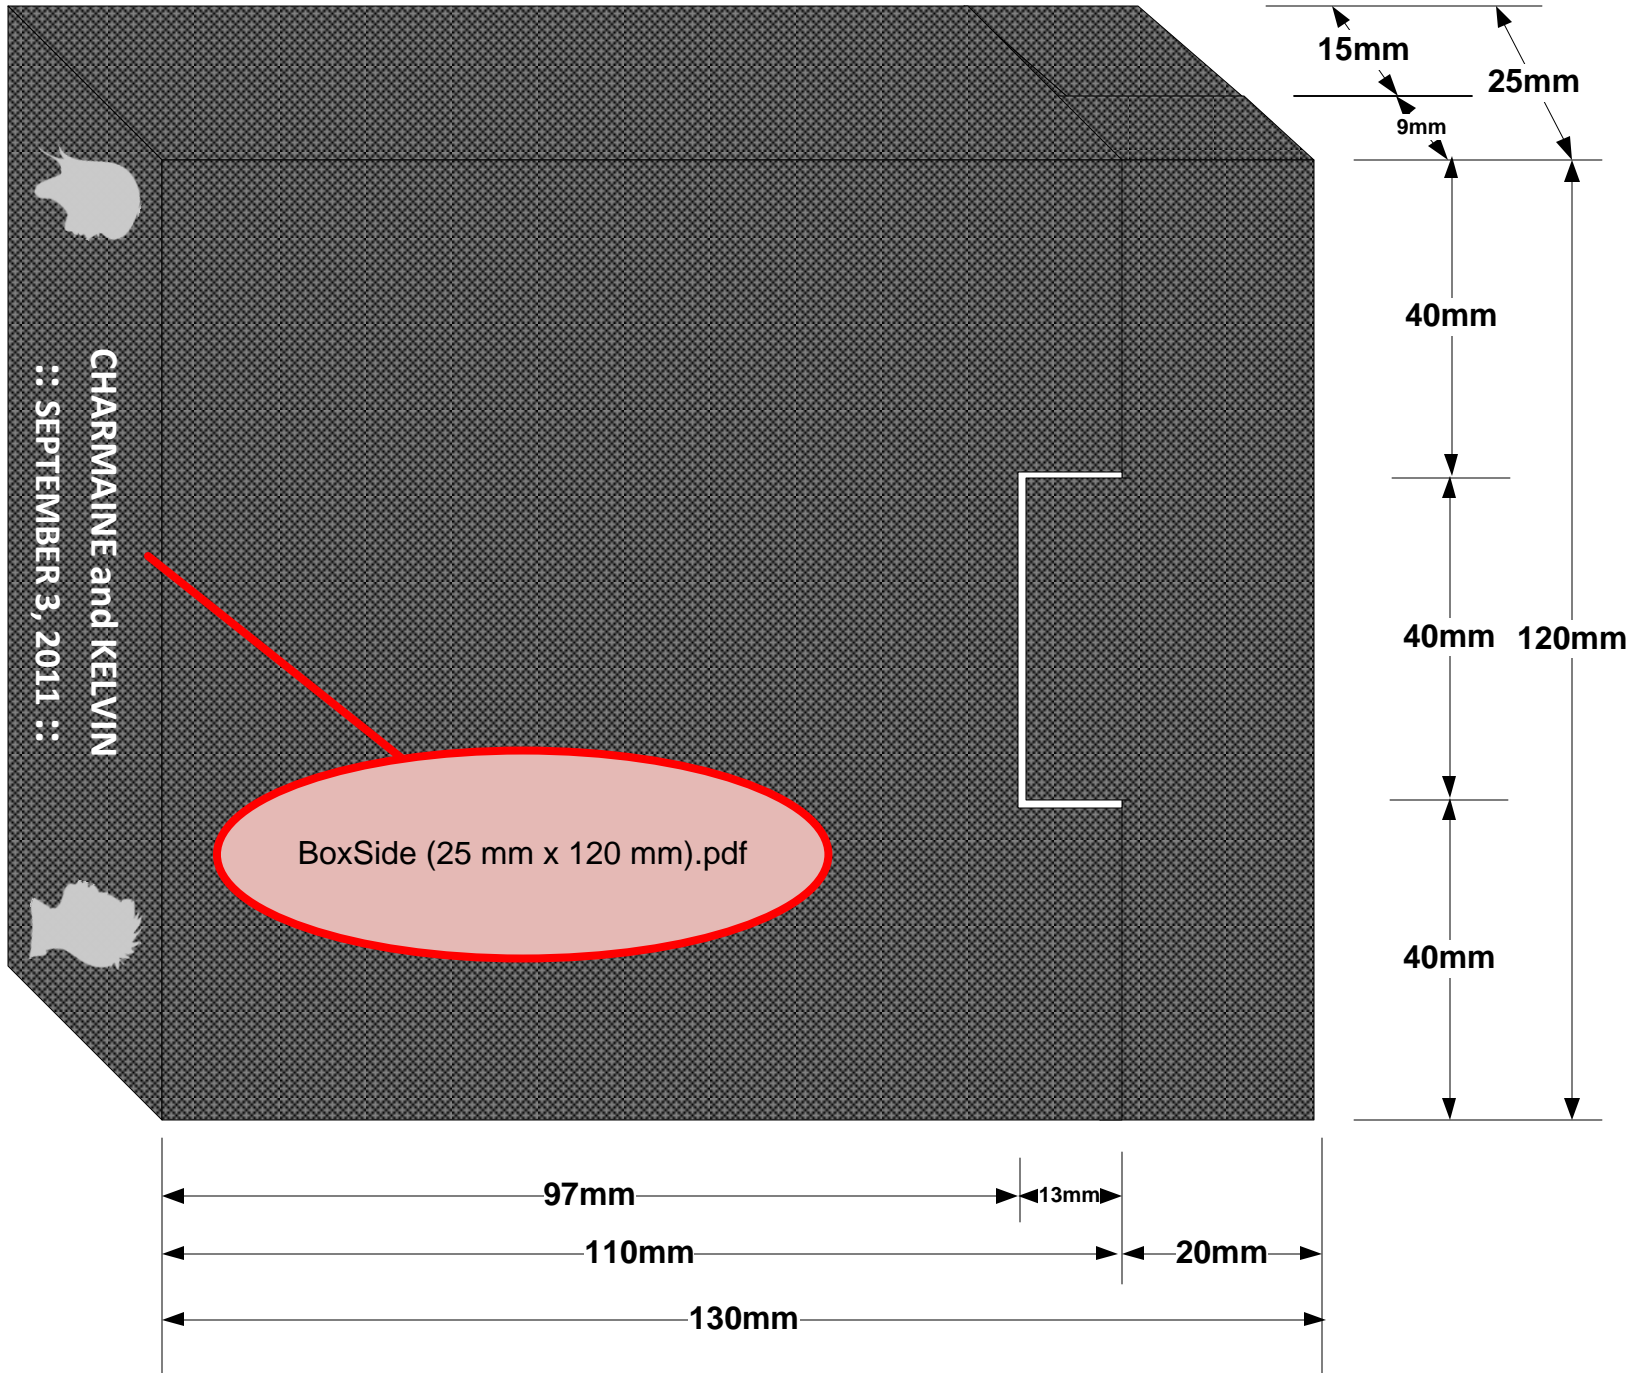

SIDE BACK

BoxSide (25 mm x 120 mm).pdf

SIDE BOX

Cardboard Divider  
(same material as box)  
(divide two sides)

Inside  
lining is  
plum

SIDE PULL OUT

Flip is slightly elevated

UseThis (15 mm  
x 120 mm).pdf

ReadThis (10  
mm x 120  
mm).pdf

FRONT VIEW

**FRONT TRAY**

Measurements will be adjusted based on paper thickness. Assume 1 mm thick.

FoamPad Sticker (129 mm x 120 mm).pdf

Circle to place sample product  
Diameter: 100 mm  
Depth: 13 mm

Circle has same background as slideoutbackground.png

UseThis (15 mm x 120 mm).pdf

Body is sunken by 1mm for cardboard thickness (assume 1mm)  
Flip sit flush with the outside box

BACK VIEW

**BACK BOOK**

Silver Emboss

Black Cardboard Book Cover

Measurements will be adjusted based on paper thickness. Assume 0.5 mm thick.

Hidden Magnet Closure

Body is sunken by 1mm for cardboard thickness (assume 1mm)  
Flip sit flush with the outside box