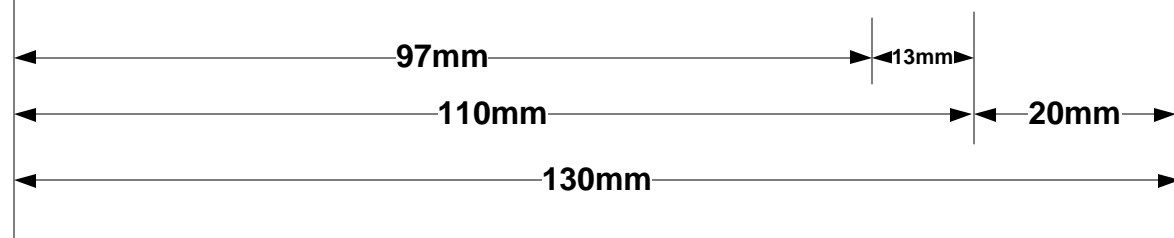

SIDE BACK

BoxSide (25 mm x 120 mm).pdf

SIDE BOX

Cardboard Divider  
(same material as box)  
(divide two sides)

Inside  
lining is  
plum

SIDE PULL OUT

Flip is slightly elevated

UseThis (15 mm  
x 120 mm).pdf

ReadThis (10  
mm x 120  
mm).pdf

FRONT VIEW

**FRONT TRAY**

Measurements will be adjusted based on paper thickness. Assume 1 mm thick.

FoamPad Sticker (129 mm x 120 mm).pdf

Circle to place sample product  
Diameter: 100 mm  
Depth: 13 mm