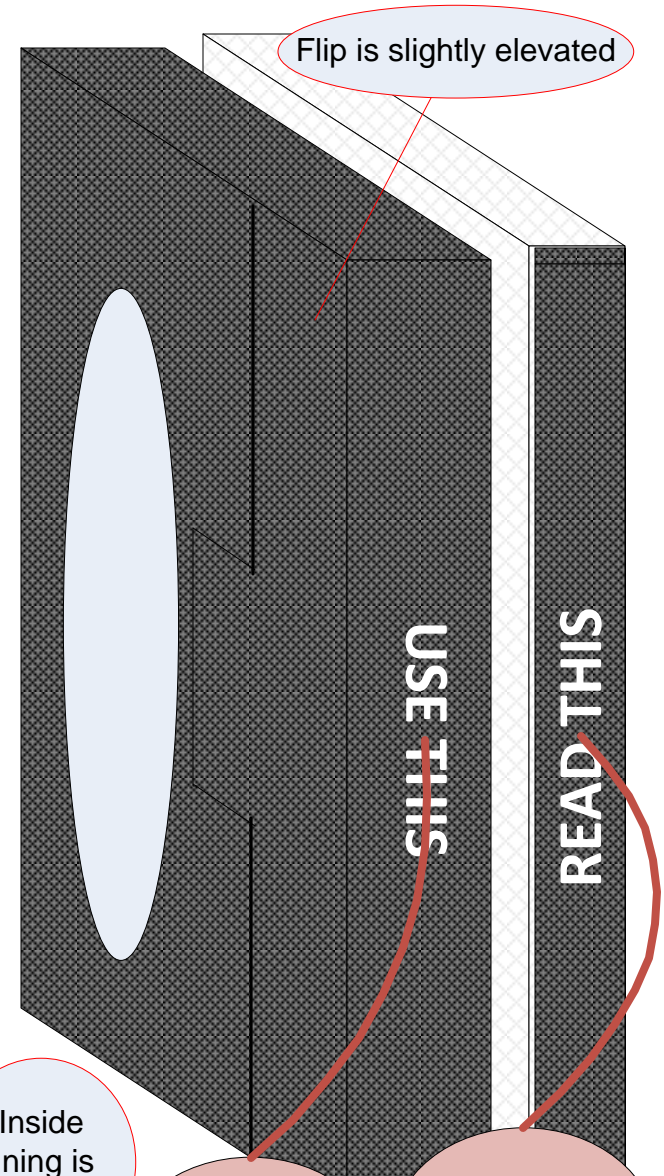

SIDE BACK

BoxSide (25 mm x 120 mm).pdf

SIDE BOX

Cardboard Divider  
(same material as box)  
(divide two sides)

Inside  
lining is  
plum

SIDE PULL OUT

Flip is slightly elevated

UseThis (15 mm  
x 120 mm).pdf

ReadThis (10  
mm x 120  
mm).pdf

FRONT VIEW

**FRONT TRAY**

Measurements will be adjusted based on paper thickness. Assume 1 mm thick.

FoamPad Sticker (129 mm x 120 mm).pdf

Circle to place sample product  
Diameter: 100 mm  
Depth: 13 mm

Circle has same background as slideoutbackground.png

UseThis (15 mm x 120 mm).pdf

Body is sunken by 1mm for cardboard thickness (assume 1mm)  
Flip sit flush with the outside box

BACK VIEW

**BACK BOOK**

Silver Emboss