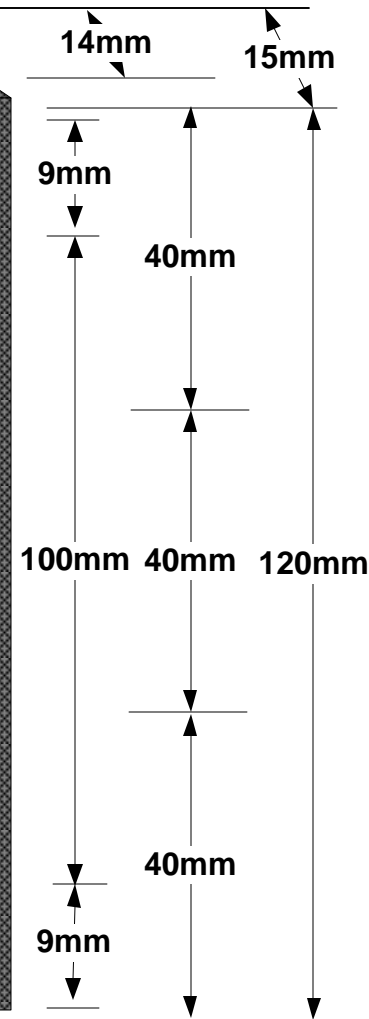

SIDE BACK

BoxSide (25 mm x 120 mm).pdf

SIDE BOX

Cardboard Divider  
(same material as box)  
(divide two sides)

Inside  
lining is  
plum

SIDE PULL OUT

Flip is slightly elevated

UseThis (15 mm  
x 120 mm).pdf

ReadThis (10  
mm x 120  
mm).pdf

FRONT VIEW

**FRONT TRAY**

Measurements will be adjusted based on paper thickness. Assume 1 mm thick.

FoamPad Sticker (129 mm x 120 mm).pdf

Circle to place sample product  
Diameter: 100 mm  
Depth: 13 mm

Circle has same background as slideoutbackground.png

UseThis (15 mm x 120 mm).pdf

Body is sunken by 1mm for cardboard thickness (assume 1mm)  
Flip sit flush with the outside box

BACK VIEW

**BACK BOOK**

Silver Emboss

Black Cardboard Book Cover

Measurements will be adjusted based on paper thickness. Assume 0.5 mm thick.

Hidden Magnet Closure

Body is sunken by 1mm for cardboard thickness (assume 1mm)  
Flip sit flush with the outside box