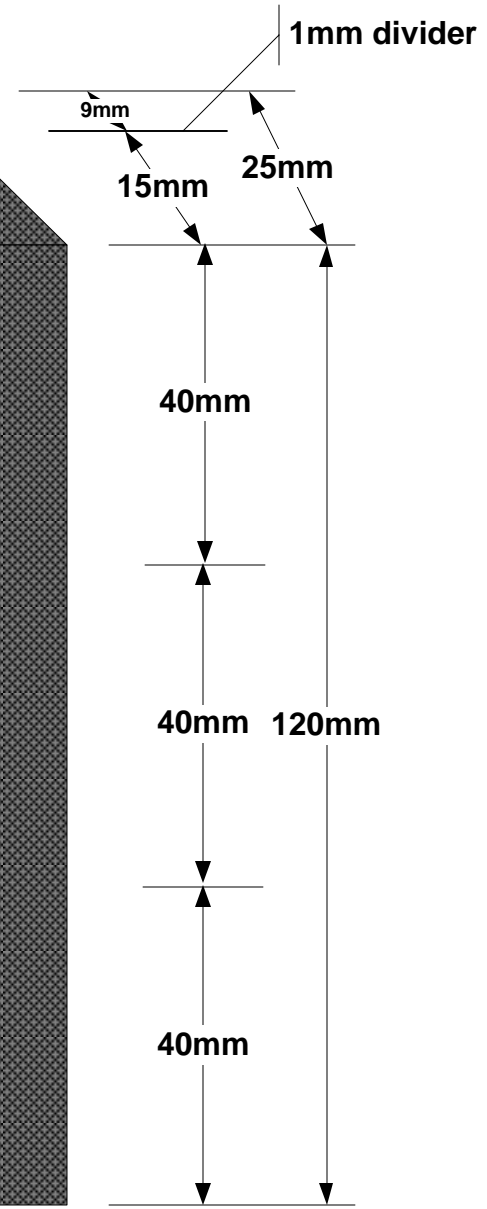

SIDE BACK

BoxSide (25 mm x 120 mm).pdf

SIDE BOX

Cardboard Divider  
(same material as box)  
(divide two sides)

Inside  
lining is  
plum

SIDE PULL OUT

Flip is slightly elevated

UseThis (15 mm  
x 120 mm).pdf

ReadThis (10  
mm x 120  
mm).pdf

FRONT VIEW

**FRONT TRAY**

Measurements will be adjusted based on paper thickness. Assume 1 mm thick.

FoamPad Sticker (129 mm x 120 mm).pdf

Circle to place sample product  
Diameter: 100 mm  
Depth: 13 mm

Circle has same background as slideoutbackground.png

UseThis (15 mm x 120 mm).pdf

Body is sunken by 1mm for cardboard thickness (assume 1mm)  
Flip sit flush with the outside box

BACK VIEW

**BACK BOOK**

Silver Emboss

Black Cardboard Book Cover

Measurements will be adjusted based on paper thickness. Assume 0.5 mm thick.

Hidden Magnet Closure

Body is sunken by 1mm for cardboard thickness (assume 1mm)  
Flip sit flush with the outside box