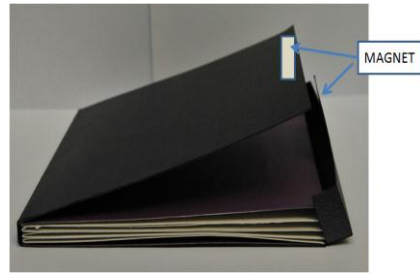

BOOK DETAIL

Magnet for closure

(BLACK PAPER) BackBookLogo (45 mm x 32 mm).png OR Page X - Back Cover.png

(BLACK PAPER) FrontBookLogo (95 mm x 25 mm).png OR Page X - Front Cover.pdf

(PURPLE PAPER)
no artwork

(Translucent Paper)
Page i - Translucent
Page.pdf

(Translucent Paper)
Back of Translucent paper - no artwork

(White Paper)
Page ii - Table of Contents.pdf

(White Paper)
Page 1 - Trivia Facts.pdf

(White Paper)
Page 2 - We Invite You.pdf

(White Paper)
Page 3 - Church.pdf

(White Paper)
Page 4 - Science Center.pdf

(White Paper)
Page 5 - RSVP Comp.pdf

(White Paper)
Page 6 - RSVP Paper.pdf

(White Paper)
Page 7 - Drunk Folks.pdf

(White Paper)
Page 8 - Westin Prince.pdf

(White Paper)
Page 9 - Gifts for Us.pdf

(White Paper)
Page 10 - Gifts for You.pdf

(White Paper)
Page 11 - Confused.pdf

(White Paper)
Page 12 - Map.pdf

(PURPLE PAPER)
Page 13 - Remember Our Day.pdf

(PURPLE PAPER)
no artwork

Page 6 will have a removable white card that is printed double side. There is a purple envelope included. The card and envelope will be held on by photo corners. See RSVPEXample.jpg

(White Card)
RSVP Card (Back).pdf

(White Card)
RSVP Card (Front).pdf

Page 12 will have a purple pocket holding a pull out card. See MapExample.jpg.

(Purple Paper)
Wedding Tools - Envelope CoverRSVP Card (Back).pdf

(White Card)
Wedding Tools - Map Insert (Back).pdf

(White Card)
Wedding Tools - Map Insert (Front).pdf

Print with grey strip on the same side. One side will be upside down.