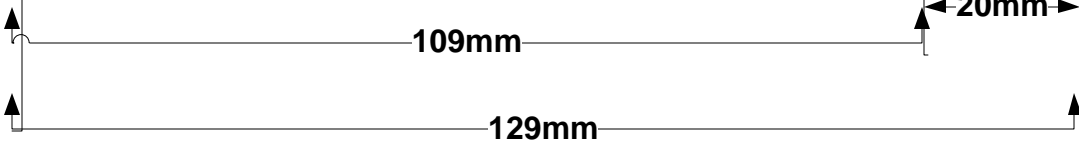

BACK BOOK

Silver Emboss

Black Cardboard Book Cover

Measurements will be adjusted based on paper thickness. Assume 0.5 mm thick.

Hidden Magnet Closure

Body is sunken by 1mm for cardboard thickness (assume 1mm)
Flip sit flush with the outside box