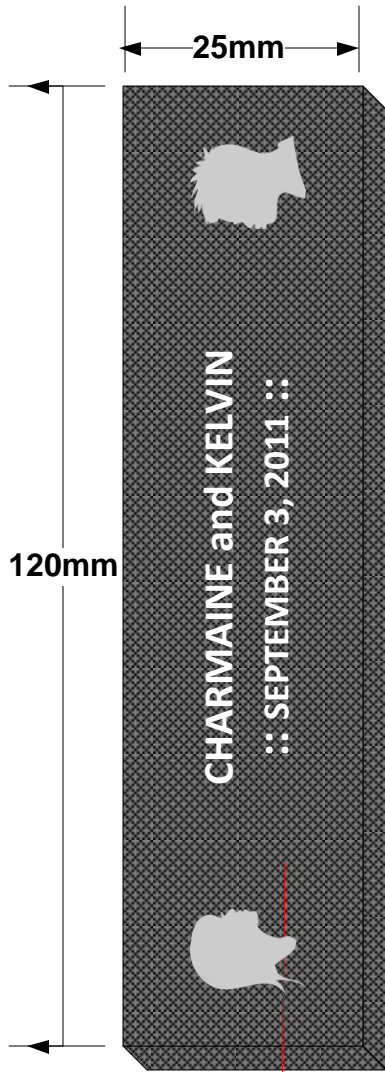

SIDE BACK

BoxSide (25 mm x 120 mm).pdf

SIDE BOX

Cardboard Divider  
(same material as box)  
(divide two sides)

Inside  
lining is  
plum

SIDE PULL OUT

Flip is slightly elevated

UseThis (15 mm  
x 120 mm).pdf

ReadThis (10  
mm x 120  
mm).pdf

FRONT VIEW

**FRONT TRAY**

Measurements will be adjusted based on paper thickness. Assume 1 mm thick.

FoamPad Sticker (129 mm x 120 mm).pdf

Circle to place sample product  
Diameter: 100 mm  
Depth: 13 mm

Circle has same background as slideoutbackground.png

UseThis (15 mm x 120 mm).pdf

Body is sunken by 1mm for cardboard thickness (assume 1mm)  
Flip sit flush with the outside box

BACK VIEW

**BACK BOOK**

Silver Emboss

Black Cardboard Book Cover

Measurements will be adjusted based on paper thickness. Assume 0.5 mm thick.

Hidden Magnet Closure

Body is sunken by 1mm for cardboard thickness (assume 1mm)  
Flip sit flush with the outside box