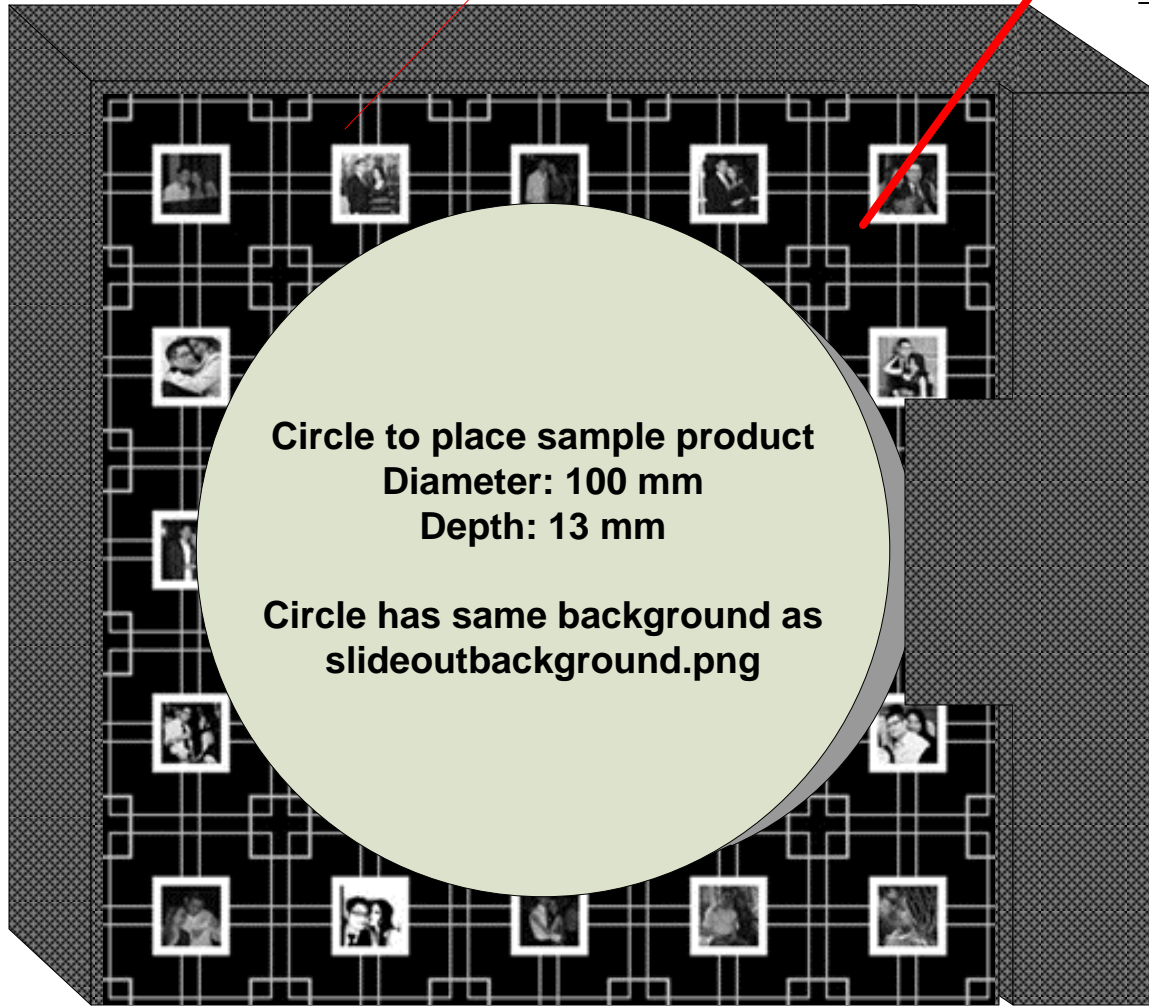

SIDE BACK

BoxSide (25 mm x 120 mm).pdf

SIDE BOX

Cardboard Divider  
(same material as box)  
(divide two sides)

Inside  
lining is  
plum

SIDE PULL OUT

Flip is slightly elevated

UseThis (15 mm  
x 120 mm).pdf

ReadThis (10  
mm x 120  
mm).pdf

FRONT VIEW

**FRONT TRAY**

Measurements will be adjusted based on paper thickness. Assume 1 mm thick.

FoamPad Sticker (129 mm x 120 mm).pdf

Circle to place sample product  
Diameter: 100 mm  
Depth: 13 mm

Circle has same background as slideoutbackground.png

UseThis (15 mm x 120 mm).pdf

Body is sunken by 1mm for cardboard thickness (assume 1mm)  
Flip sit flush with the outside box

BACK VIEW

**BACK BOOK**

Silver Emboss