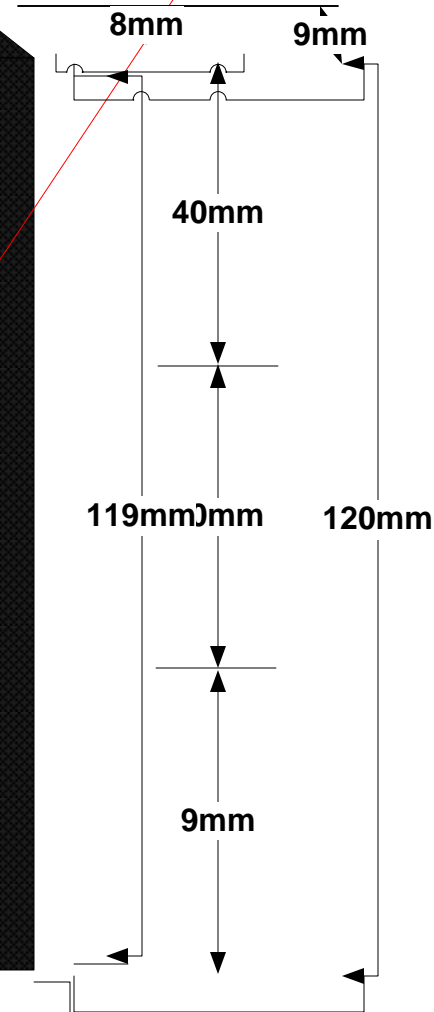

SIDE BACK

BoxSide (25 mm x 120 mm).pdf

SIDE BOX

Cardboard Divider  
(same material as box)  
(divide two sides)

Inside  
lining is  
plum

SIDE PULL OUT

Flip is slightly elevated

UseThis (15 mm  
x 120 mm).pdf

ReadThis (10  
mm x 120  
mm).pdf

FRONT VIEW

**FRONT TRAY**

Measurements will be adjusted based on paper thickness. Assume 1 mm thick.

FoamPad Sticker (129 mm x 120 mm).pdf

Circle to place sample product  
Diameter: 100 mm  
Depth: 13 mm

Circle has same background as slideoutbackground.png

UseThis (15 mm x 120 mm).pdf

Body is sunken by 1mm for cardboard thickness (assume 1mm)  
Flip sit flush with the outside box

BACK VIEW

**BACK BOOK**

Silver Emboss

Black Cardboard Book Cover

Measurements will be adjusted based on paper thickness. Assume 0.5 mm thick.

Hidden Magnet Closure

Body is sunken by 1mm for cardboard thickness (assume 1mm)  
Flip sit flush with the outside box