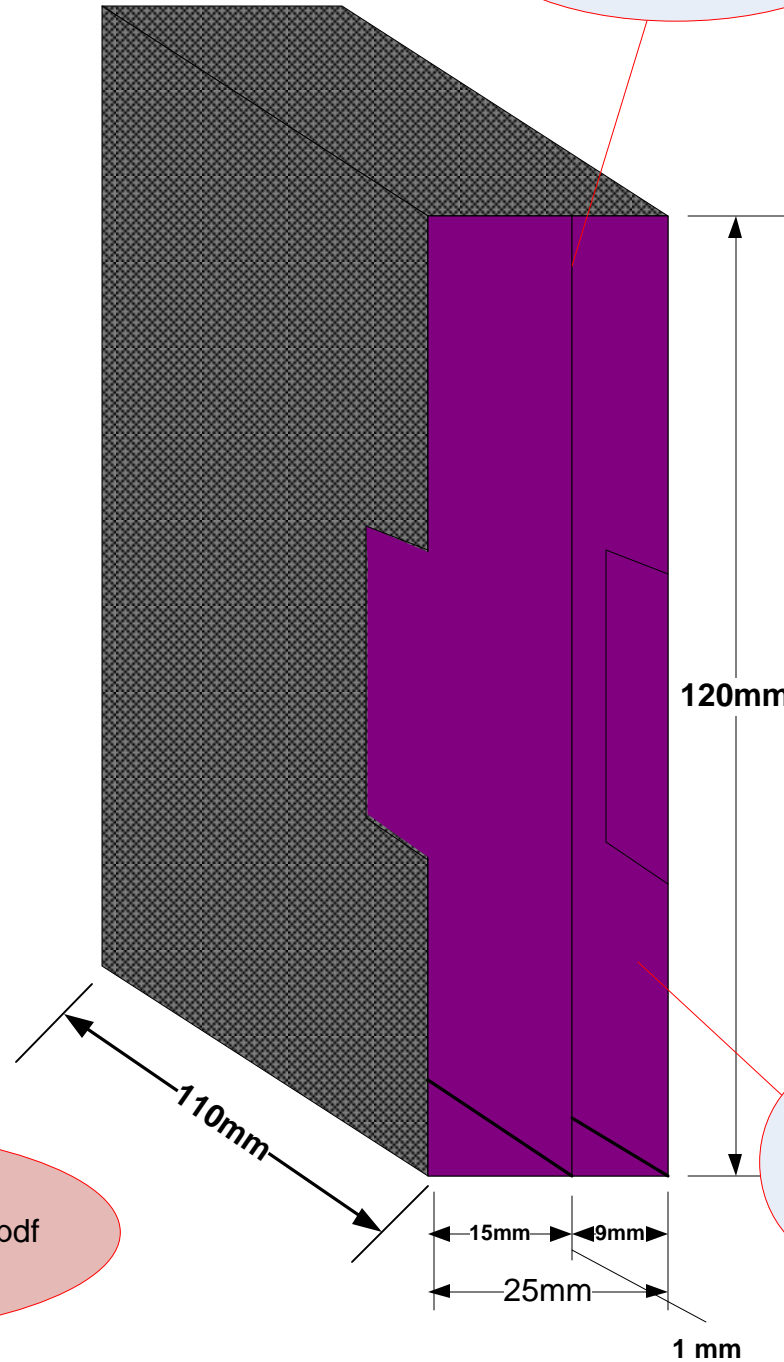

SIDE BACK

BoxSide (25 mm x 120 mm).pdf

SIDE BOX

Cardboard Divider  
(same material as box)  
(divide two sides)

Inside  
lining is  
plum

SIDE PULL OUT

Flip is slightly elevated

UseThis (15 mm  
x 120 mm).pdf

ReadThis (10  
mm x 120  
mm).pdf

FRONT VIEW

**FRONT TRAY**

Measurements will be adjusted based on paper thickness. Assume 1 mm thick.

FoamPad Sticker (129 mm x 120 mm).pdf

Circle to place sample product  
Diameter: 100 mm  
Depth: 13 mm

Circle has same background as slideoutbackground.png

UseThis (15 mm x 120 mm).pdf

Body is sunken by 1mm for cardboard thickness (assume 1mm)  
Flip sit flush with the outside box

BACK VIEW

**BACK BOOK**

Silver Emboss

Black Cardboard Book Cover

Measurements will be adjusted based on paper thickness. Assume 0.5 mm thick.

Hidden Magnet Closure

Body is sunken by 1mm for cardboard thickness (assume 1mm)  
Flip sit flush with the outside box