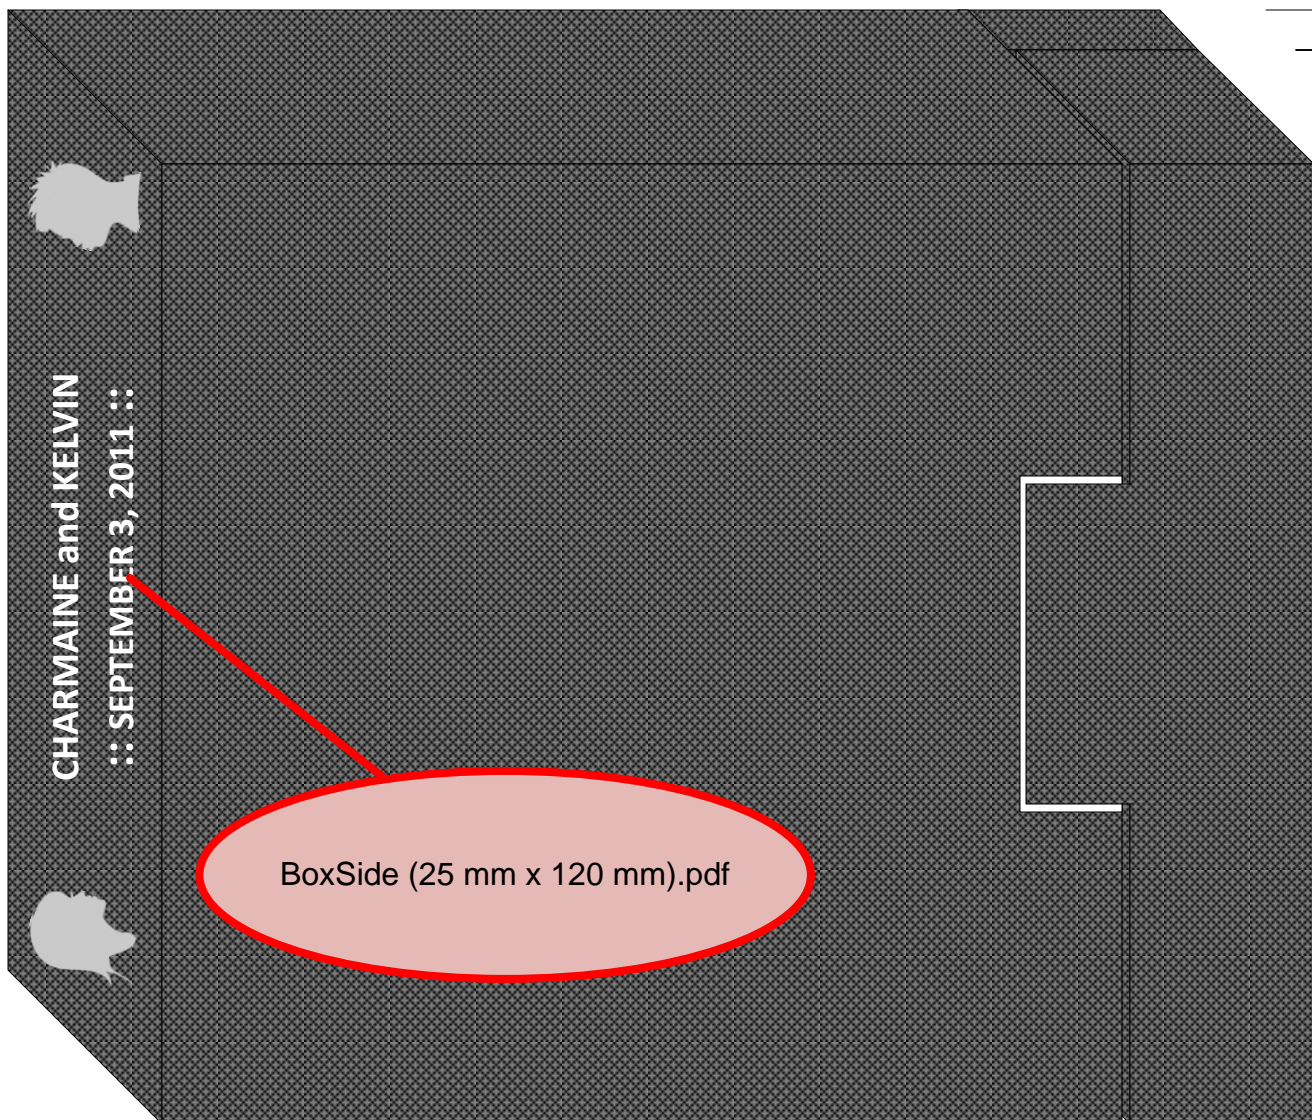

SIDE BACK

BoxSide (25 mm x 120 mm).pdf

SIDE BOX

Cardboard Divider  
(same material as box)  
(divide two sides)

Inside  
lining is  
plum

SIDE PULL OUT

Flip is slightly elevated

UseThis (15 mm  
x 120 mm).pdf

ReadThis (10  
mm x 120  
mm).pdf

FRONT VIEW

**FRONT TRAY**

Measurements will be adjusted based on paper thickness. Assume 1 mm thick.

FoamPad Sticker (129 mm x 120 mm).pdf

Circle to place sample product  
Diameter: 100 mm  
Depth: 13 mm

Circle has same background as slideoutbackground.png

UseThis (15 mm x 120 mm).pdf

Body is sunken by 1mm for cardboard thickness (assume 1mm)  
Flip sit flush with the outside box

BACK VIEW

**BACK BOOK**

Silver Emboss