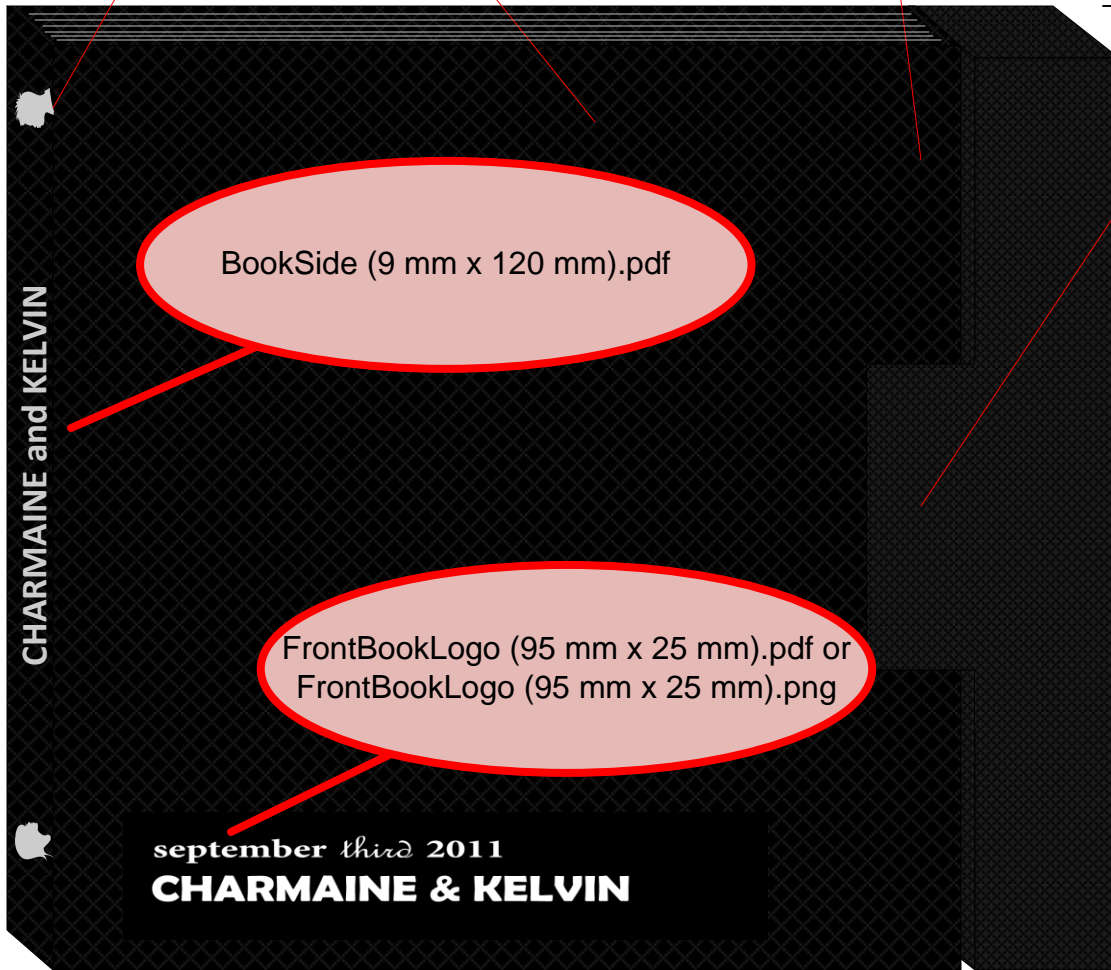

ReadThis (10  
mm x 120  
mm).pdf

FRONT VIEW

**FRONT TRAY**

Measurements will be adjusted based on paper thickness. Assume 1 mm thick.

FoamPad Sticker (129 mm x 120 mm).pdf

Circle to place sample product  
Diameter: 100 mm  
Depth: 13 mm

Circle has same background as slideoutbackground.png

UseThis (15 mm x 120 mm).pdf

Body is sunken by 1mm for cardboard thickness (assume 1mm)  
Flip sit flush with the outside box

BACK VIEW

**BACK BOOK**

Silver Emboss

Black Cardboard Book Cover

Measurements will be adjusted based on paper thickness. Assume 0.5 mm thick.

Hidden Magnet Closure

Body is sunken by 1mm for cardboard thickness (assume 1mm)  
Flip sit flush with the outside box