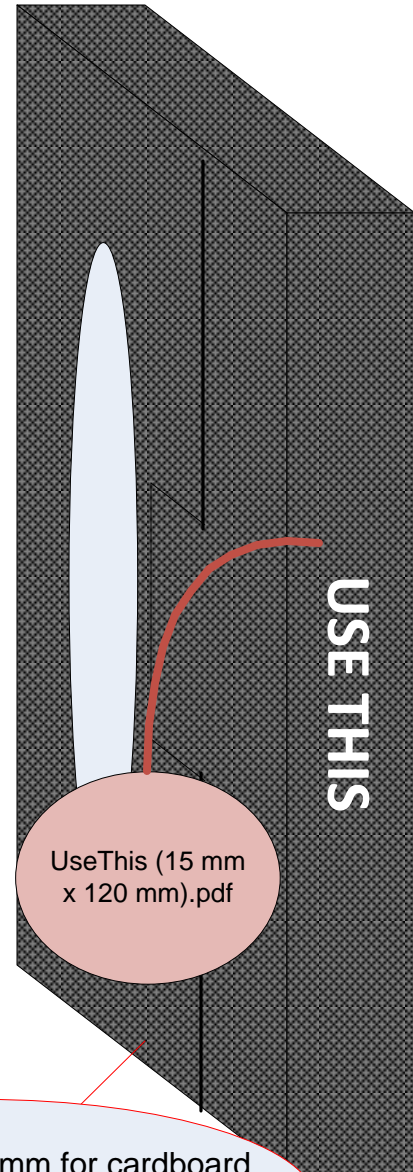

SIDE BACK

BoxSide (25 mm x 120 mm).pdf

SIDE BOX

Cardboard Divider  
(same material as box)  
(divide two sides)

Inside  
lining is  
plum

SIDE PULL OUT

Flip is slightly elevated

UseThis (15 mm  
x 120 mm).pdf

ReadThis (10  
mm x 120  
mm).pdf

FRONT VIEW

**FRONT TRAY**

Measurements will be adjusted based on paper thickness. Assume 1 mm thick.

FoamPad Sticker (129 mm x 120 mm).pdf

Circle to place sample product  
Diameter: 100 mm  
Depth: 13 mm

Circle has same background as slideoutbackground.png

UseThis (15 mm x 120 mm).pdf

Body is sunken by 1mm for cardboard thickness (assume 1mm)  
Flip sit flush with the outside box

BACK VIEW

**BACK BOOK**

Silver Emboss

Black Cardboard Book Cover

Measurements will be adjusted based on paper thickness. Assume 0.5 mm thick.

Hidden Magnet Closure

Body is sunken by 1mm for cardboard thickness (assume 1mm)  
Flip sit flush with the outside box